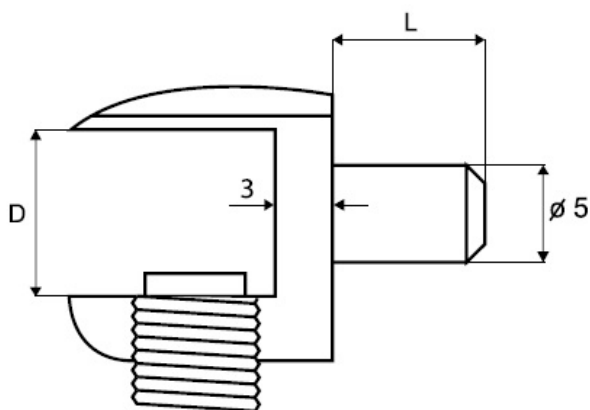

# PRODUCT SHEET

**Description:**

Shelf Support ø5mm, W/Soft Plastic Screw, NPL, F/5mm Glass

**Item number:**

22.02.230-0

Units	Box	Carton	HS Code	Barcode
Pcs.	500	2500	8302420090	 5704866079136

Sizes:	D	Ø	L	
	8 mm	5 mm	8 mm	# 22.02.231
	5 mm	5 mm	8 mm	# 22.02.230